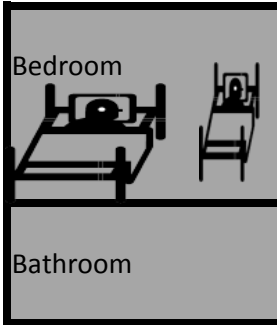

HERITAGE STYLE Upsatirs

A UNIT (8 pax)

B UNIT (6 pax)

C UNIT (6 pax)

HERITAGE STYLE Downstairs

F UNIT (8 pax)

E UNIT (5 pax)

G UNIT (9 pax)

WATERFRONT STYLE

H Unit (5 pax)

I Unit (4 pax) Disabled unit

J Unit (4 pax)

K Unit(5 pax)

SEAVIEW APARTMENTS

Apartment 1 (5 Pax)

Apartment 2 (5 Pax)