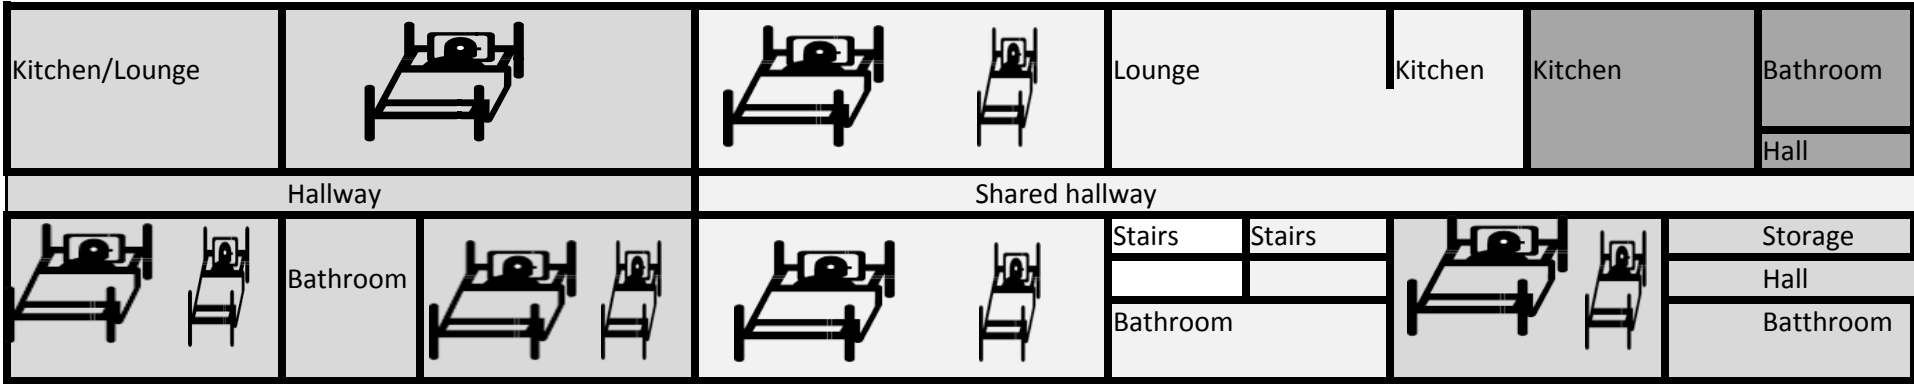

HERITAGE STYLE Upsatirs

A UNIT (8 pax)

B UNIT (6 pax)

C UNIT (6 pax)

HERITAGE STYLE Downstairs

F UNIT (8 pax)

E UNIT (5 pax)

G UNIT (9 pax)

WATERFRONT STYLE

H Unit (5 pax)

I Unit (4 pax) Disabled unit

J Unit (4 pax)

K Unit(5 pax)

SEAVIEW APARTMENTS

Apartment 1 (5 Pax)

Apartment 2 (5 Pax)

Apartment 3 (5 Pax)

Apartment 4 (5 Pax)

D UNIT (6 pax) Non sea view