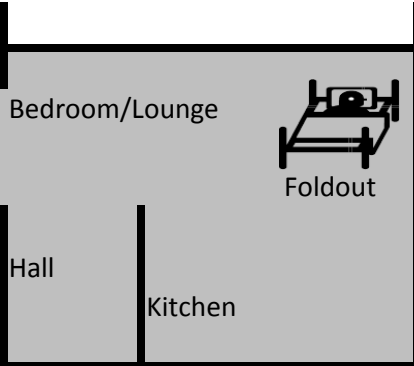

HERITAGE STYLE Upsatirs

A UNIT (8 pax)

B UNIT (6 pax)

C UNIT (6 pax)

HERITAGE STYLE Downstairs

F UNIT (8 pax)

E UNIT (5 pax)

G UNIT (9 pax)

WATERFRONT STYLE

H Unit (5 pax)

I Unit (4 pax) Disabled unit

J Unit (4 pax)

K Unit(5 pax)

SEAVIEW APARTMENTS

Apartment 1 (5 Pax)

Apartment 2 (5 Pax)