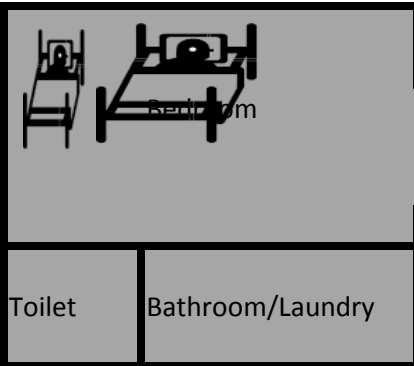

Apartment 3 (5 Pax)