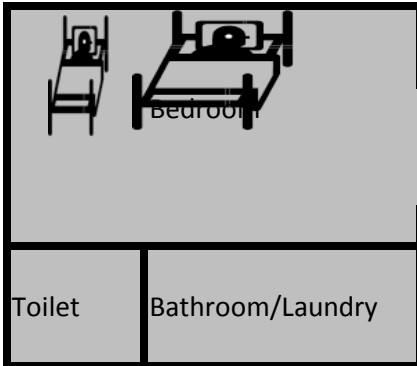

WATERFRONT STYLE

H Unit (5 pax)

I Unit (4 pax) Disabled unit

J Unit (4 pax)

K Unit(5 pax)

SEAVIEW APARTMENTS

Apartment 1 (5 Pax)

Apartment 2 (5 Pax)