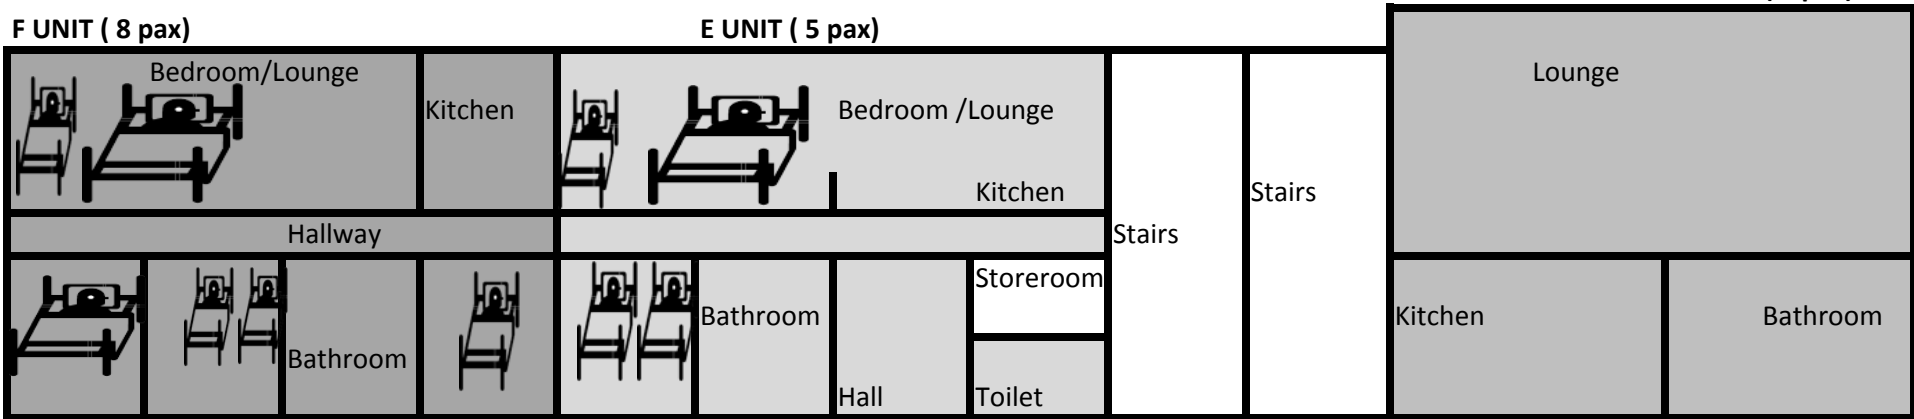

HERITAGE STYLE Upsatirs

A UNIT (8 pax)

B UNIT (6 pax)

C UNIT (6 pax)

HERITAGE STYLE Downstairs

F UNIT (8 pax)

E UNIT (5 pax)

G UNIT (9 pax)

WATERFRONT STYLE

H Unit (5 pax)

I Unit (4 pax) Disabled unit

J Unit (4 pax)

K Unit(5 pax)

SEAVIEW APARTMENTS

Apartment 1 (5 Pax)

Apartment 2 (5 Pax)

Apartment 3 (5 Pax)

Apartment 4 (5 Pax)

D UNIT (6 pax) Non sea view