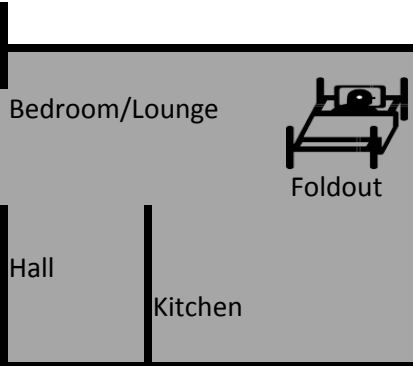

Apartment 4 (5 Pax)