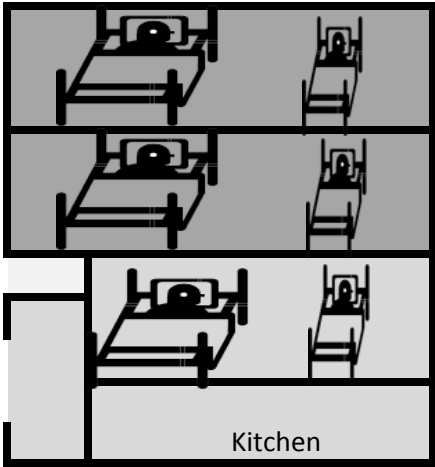

D UNIT (6 pax) Non sea view